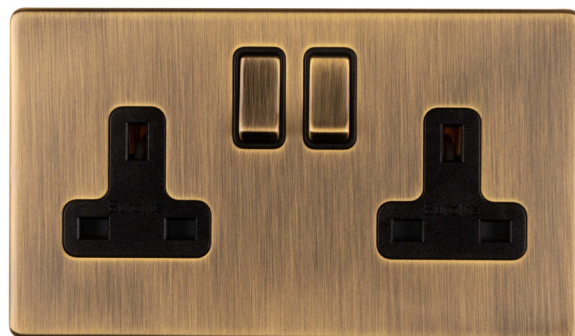

# CONCEALED3MM

FINISH

CODE

New

**AB2S0B**

AB2S0B

**2 GANG 13AMP DP SWITCHED  
SOCKET FLAT CONCEALED ANTIQUE  
PLATE MATCHING ROCKERS  
146x86x3mm**

- 25 year guarantee
- Clean lines and flawless finish

Minimum Mounting Depth

35mm

Input Voltage

Mains 230V 50Hz

Maximum Load

13A

Construction

Stainless Steel, Polycarbonate, Brass, Silver